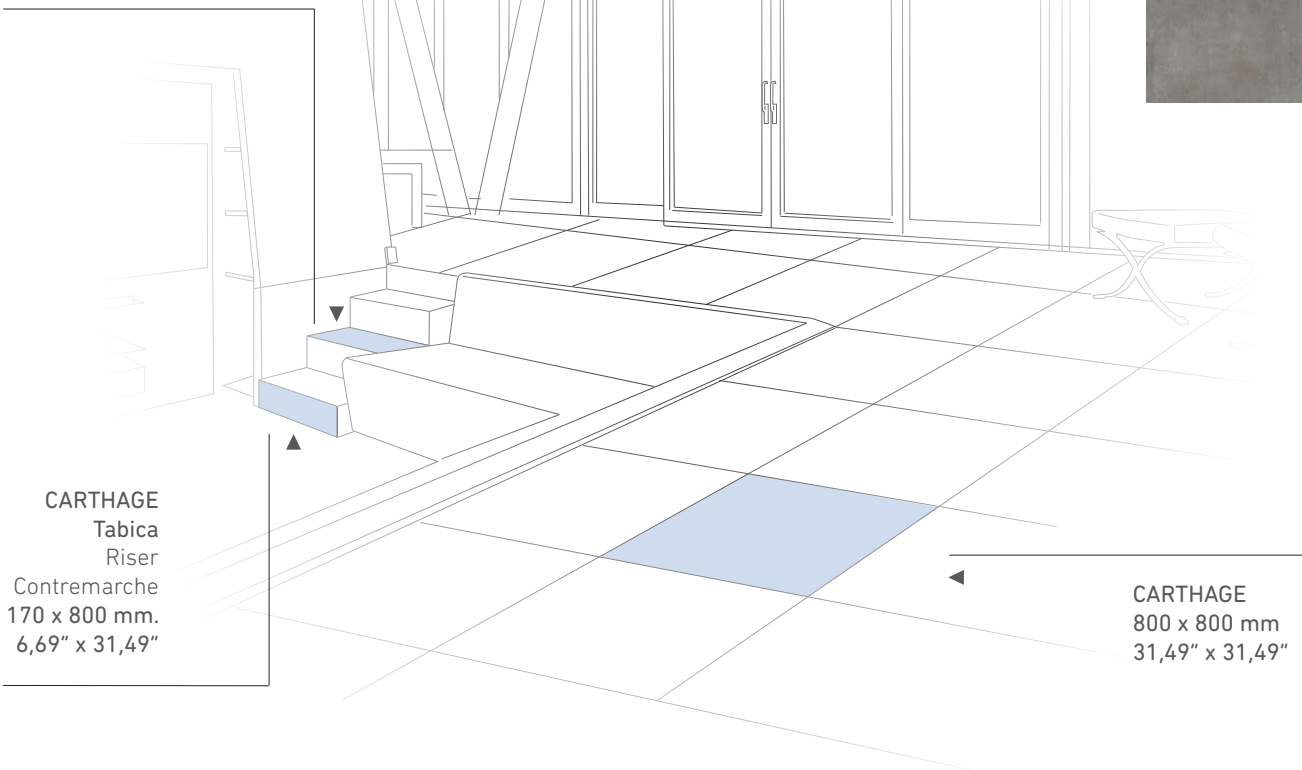

# CARTHAGE

13

URAL DARK

CARTHAGE

CARTHAGE  
 Peldaño  
 Stair tread  
 Marche  
 330 x 800 mm.  
 12,99" x 31,49"

CARTHAGE

CARTHAGE  
 Tabica  
 Riser  
 Contremarche  
 170 x 800 mm.  
 6,69" x 31,49"

CARTHAGE  
 800 x 800 mm  
 31,49" x 31,49"