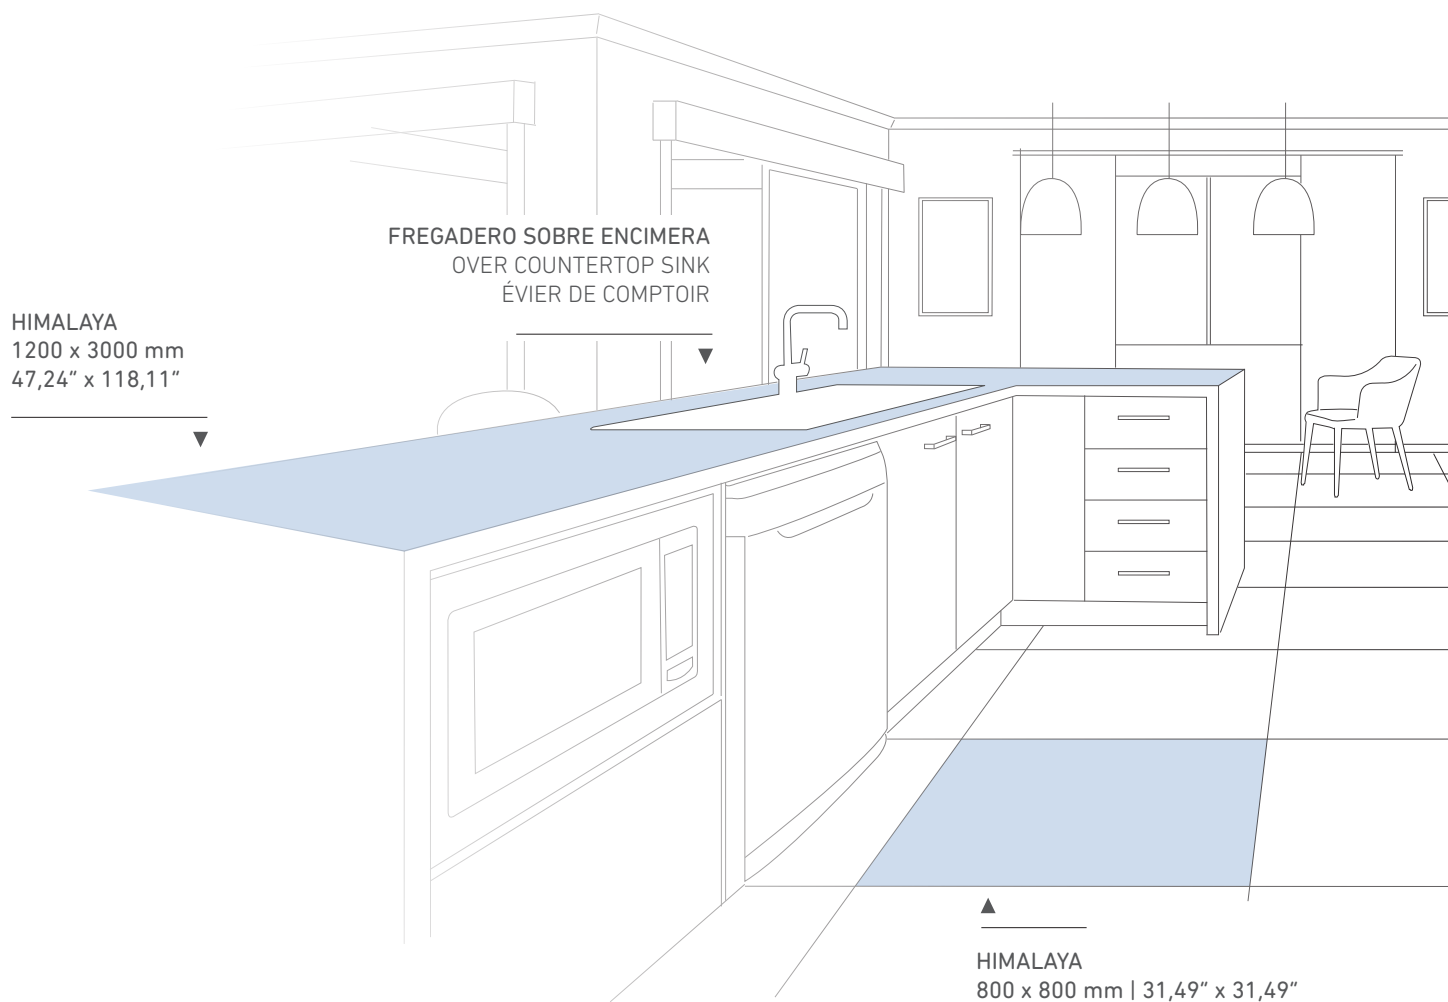

# HIMALAYA

HIMALAYA

26

HIMALAYA  
Tabica  
Riser  
Contremarche  
170 x 1200 mm.  
6,69" x 47,24"

HIMALAYA

HIMALAYA  
Peldaño  
Stair tread  
Marche  
330 x 1200 mm.  
12,99" x 47,24"