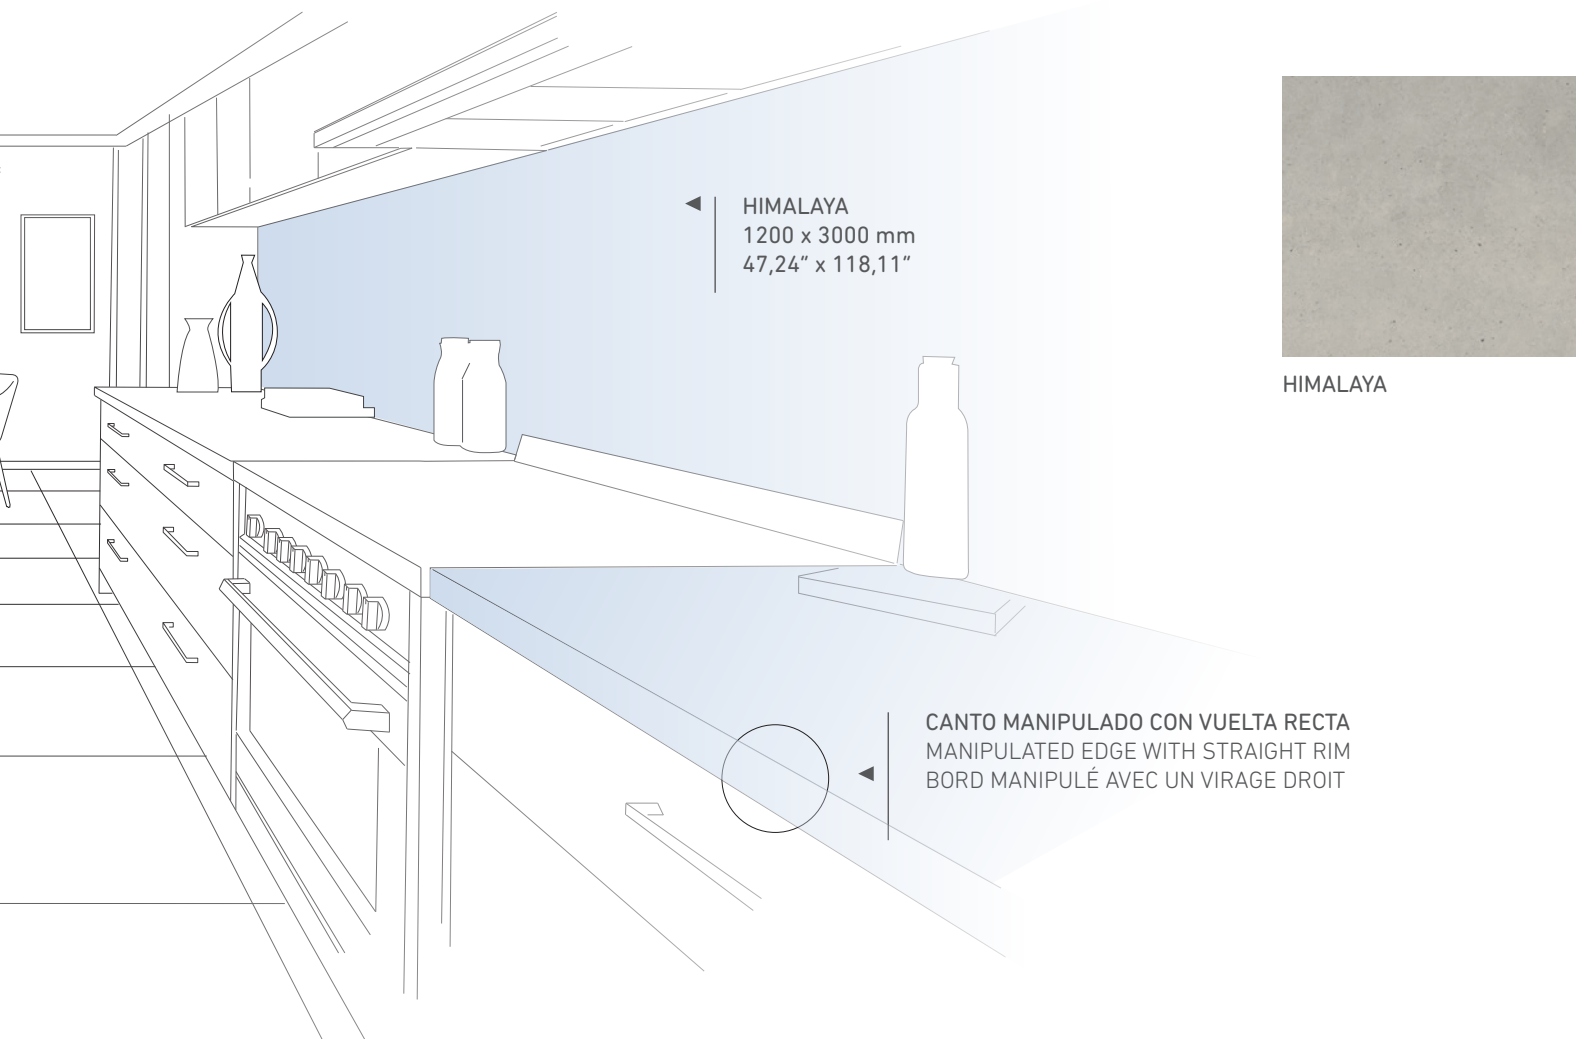

# HIMALAYA

HIMALAYA

26

HIMALAYA  
Tabica  
Riser  
Contremarche  
170 x 1200 mm.  
6,69" x 47,24"

HIMALAYA

HIMALAYA  
Peldaño  
Stair tread  
Marche  
330 x 1200 mm.  
12,99" x 47,24"