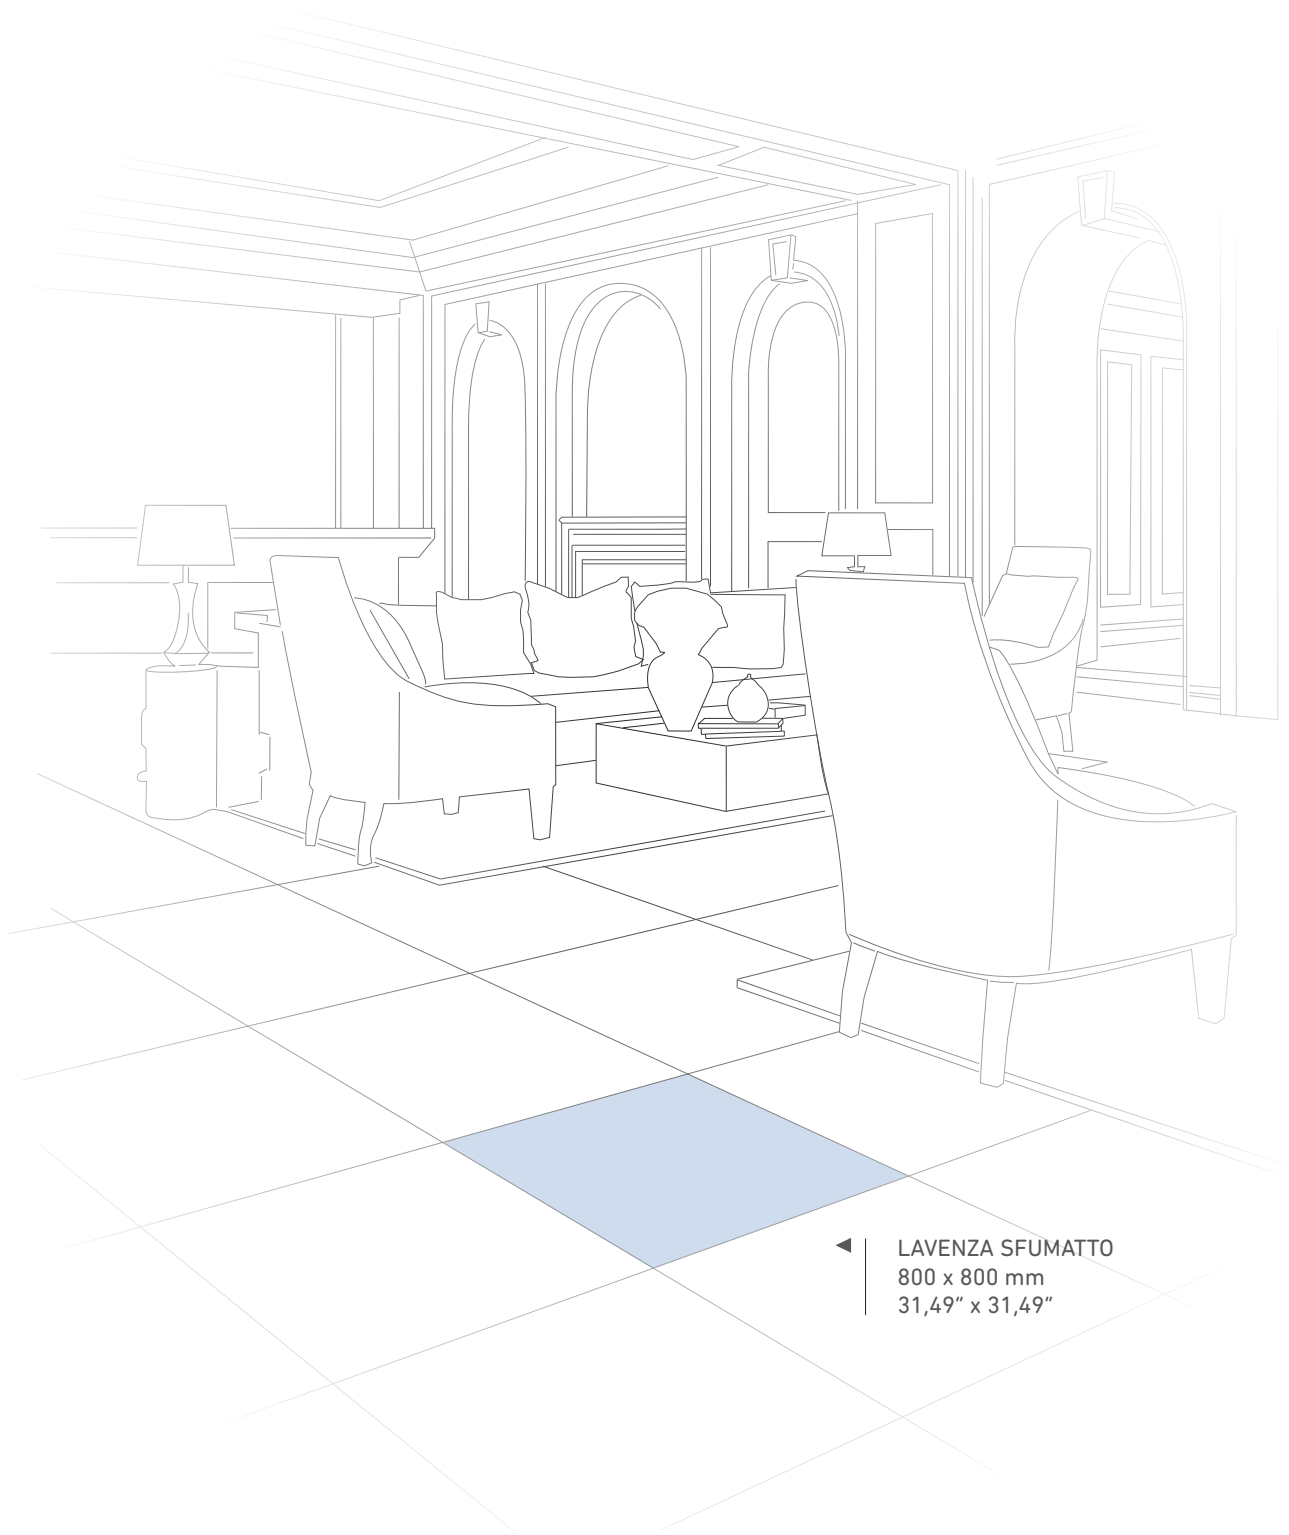

LAVENZA SFUMATTO

41

◀ LAVENZA SFUMATTO
800 x 800 mm
31,49" x 31,49"