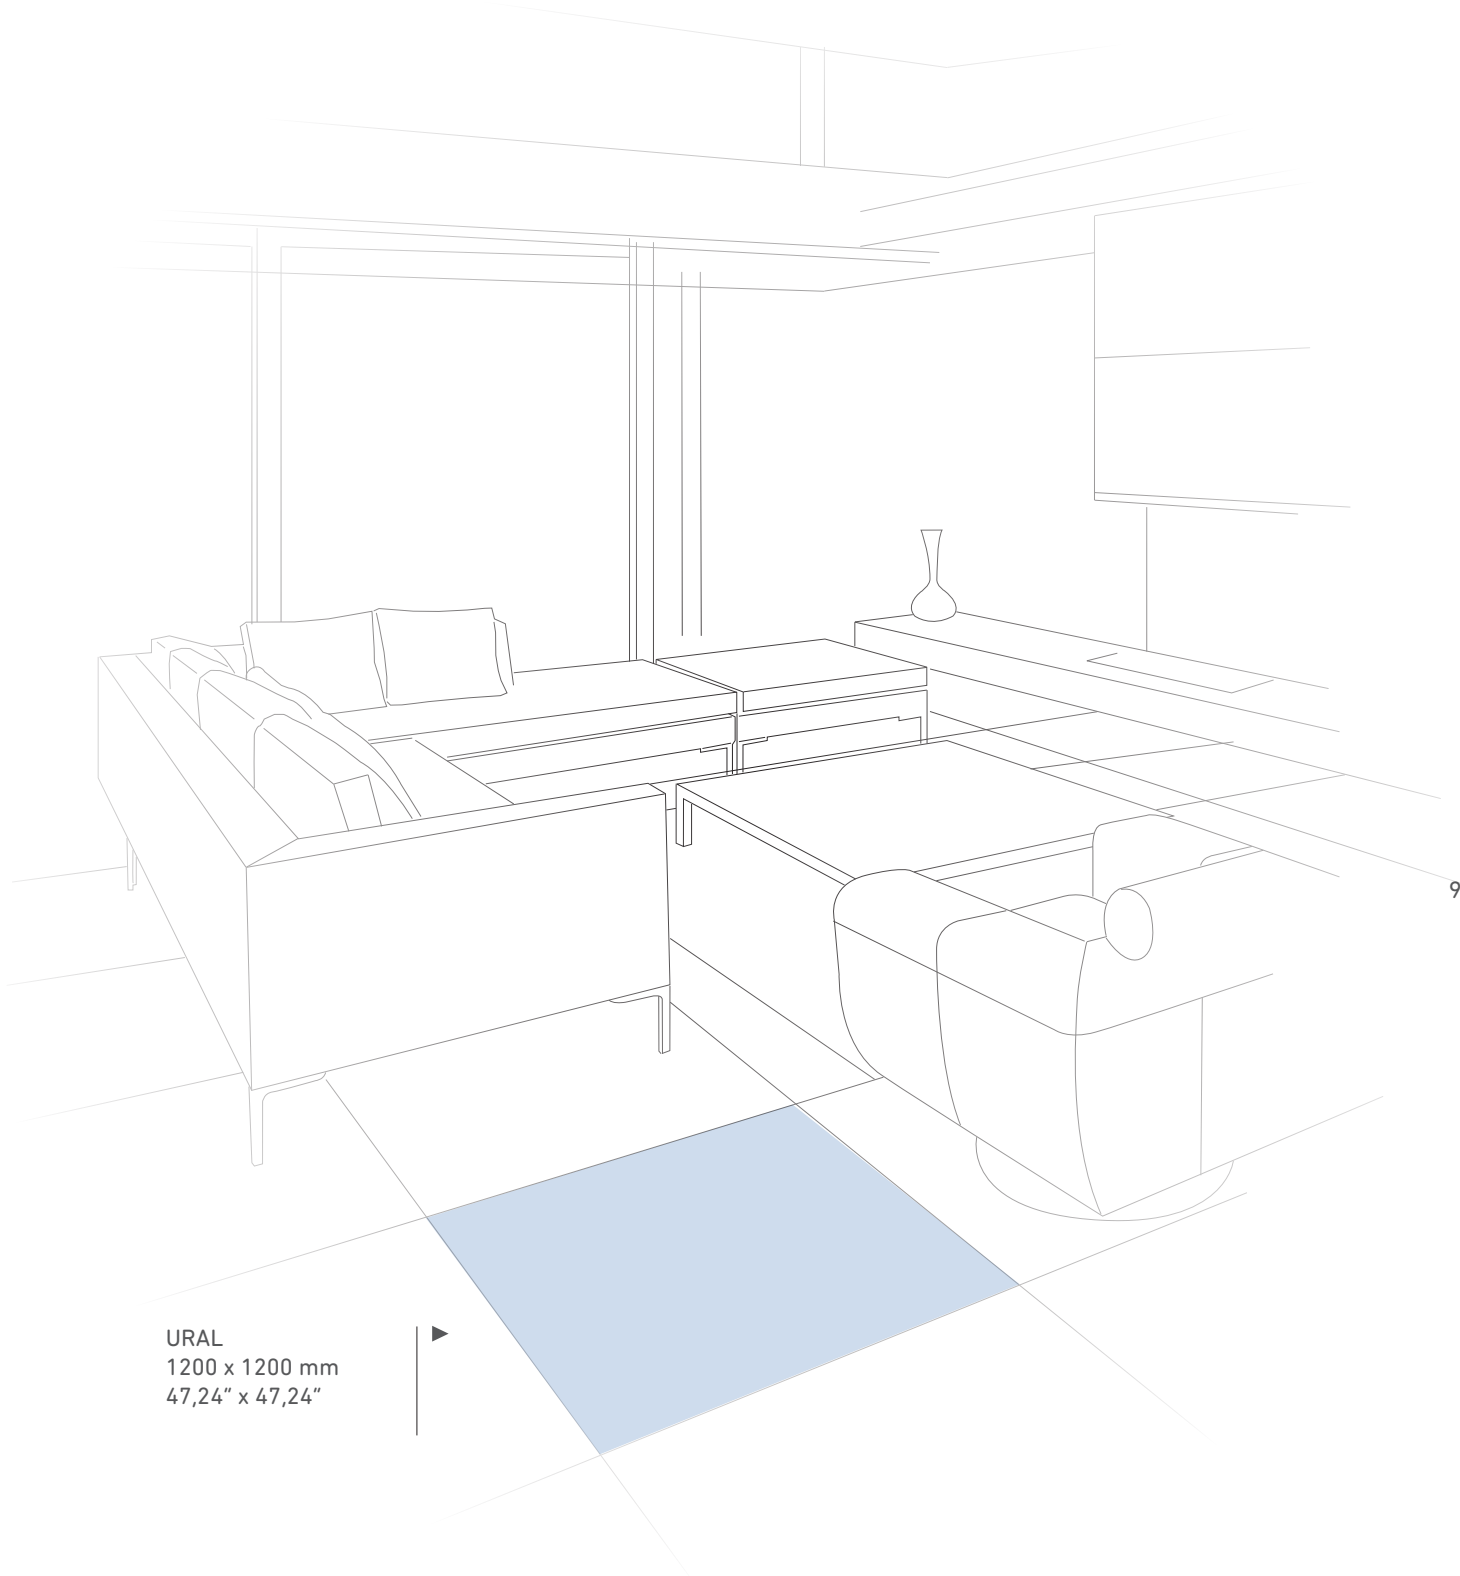

800 x 3000 mm  
31,49" x 118,11"

Hasta / to / jusqu'à 1200 x 3000 mm  
to 47,24" x 118,11"

95

PETREA DARK  
1200 x 3000 mm  
47,24" x 118,11"

TIVOLI BEIGE

PETREA DARK

TIVOLI  
800 x 3000 mm  
47,24" x 118,11"