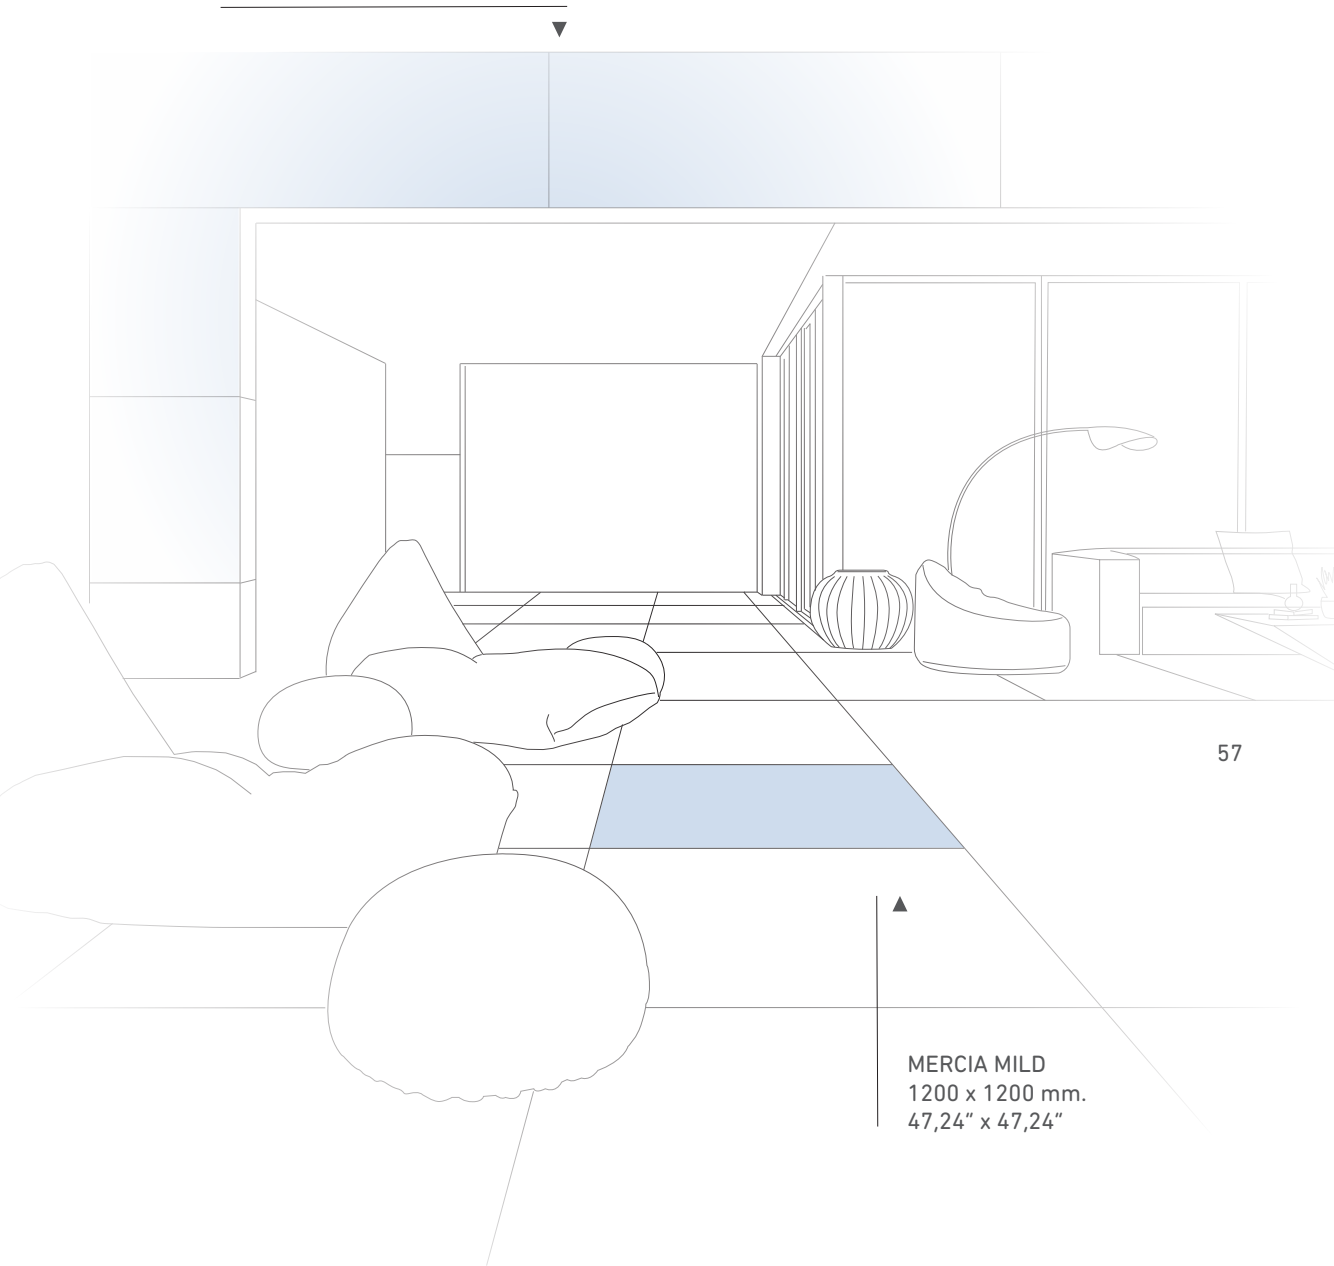

MERCIA MILD

MERCIA DARK
1200 x 3000 mm
47,24" x 118,11"

MERCIA MILD
1200 x 1200 mm.
47,24" x 47,24"