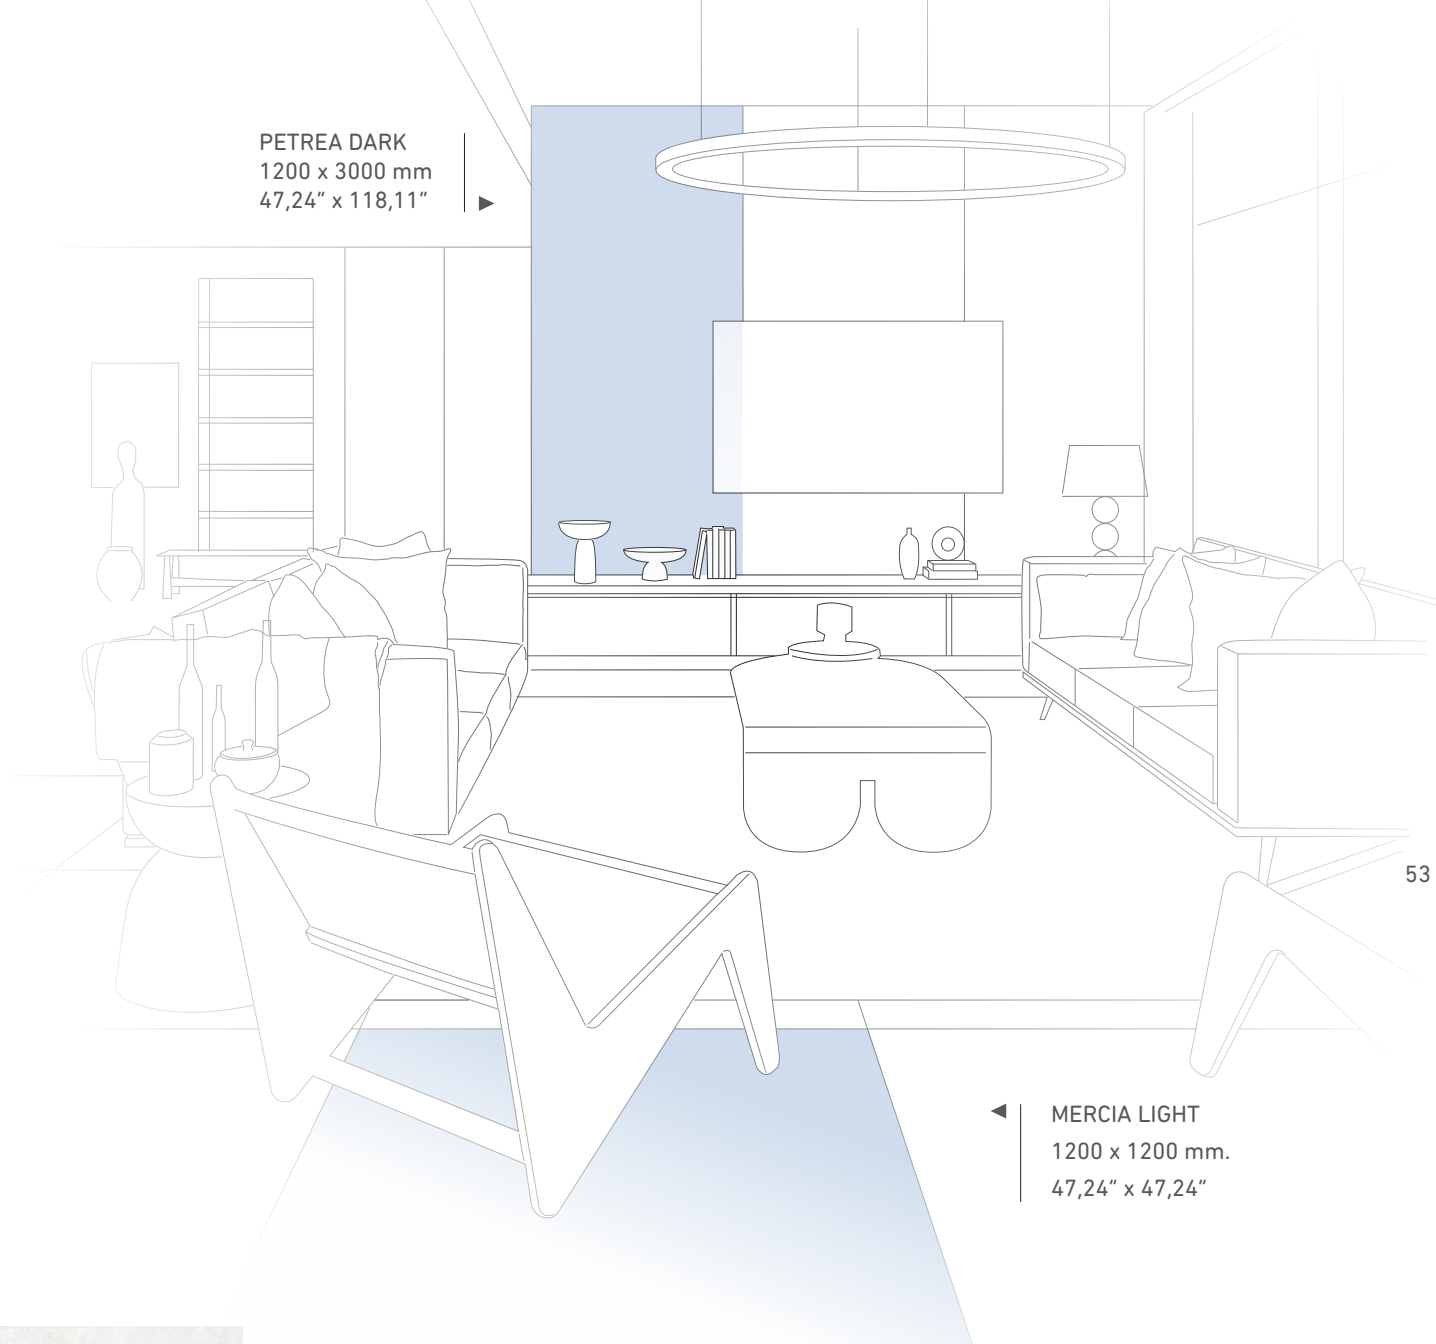

MERCIA LIGHT

PETREA DARK
1200 x 3000 mm
47,24" x 118,11"

53

◀ | MERCIA LIGHT
1200 x 1200 mm.
47,24" x 47,24"