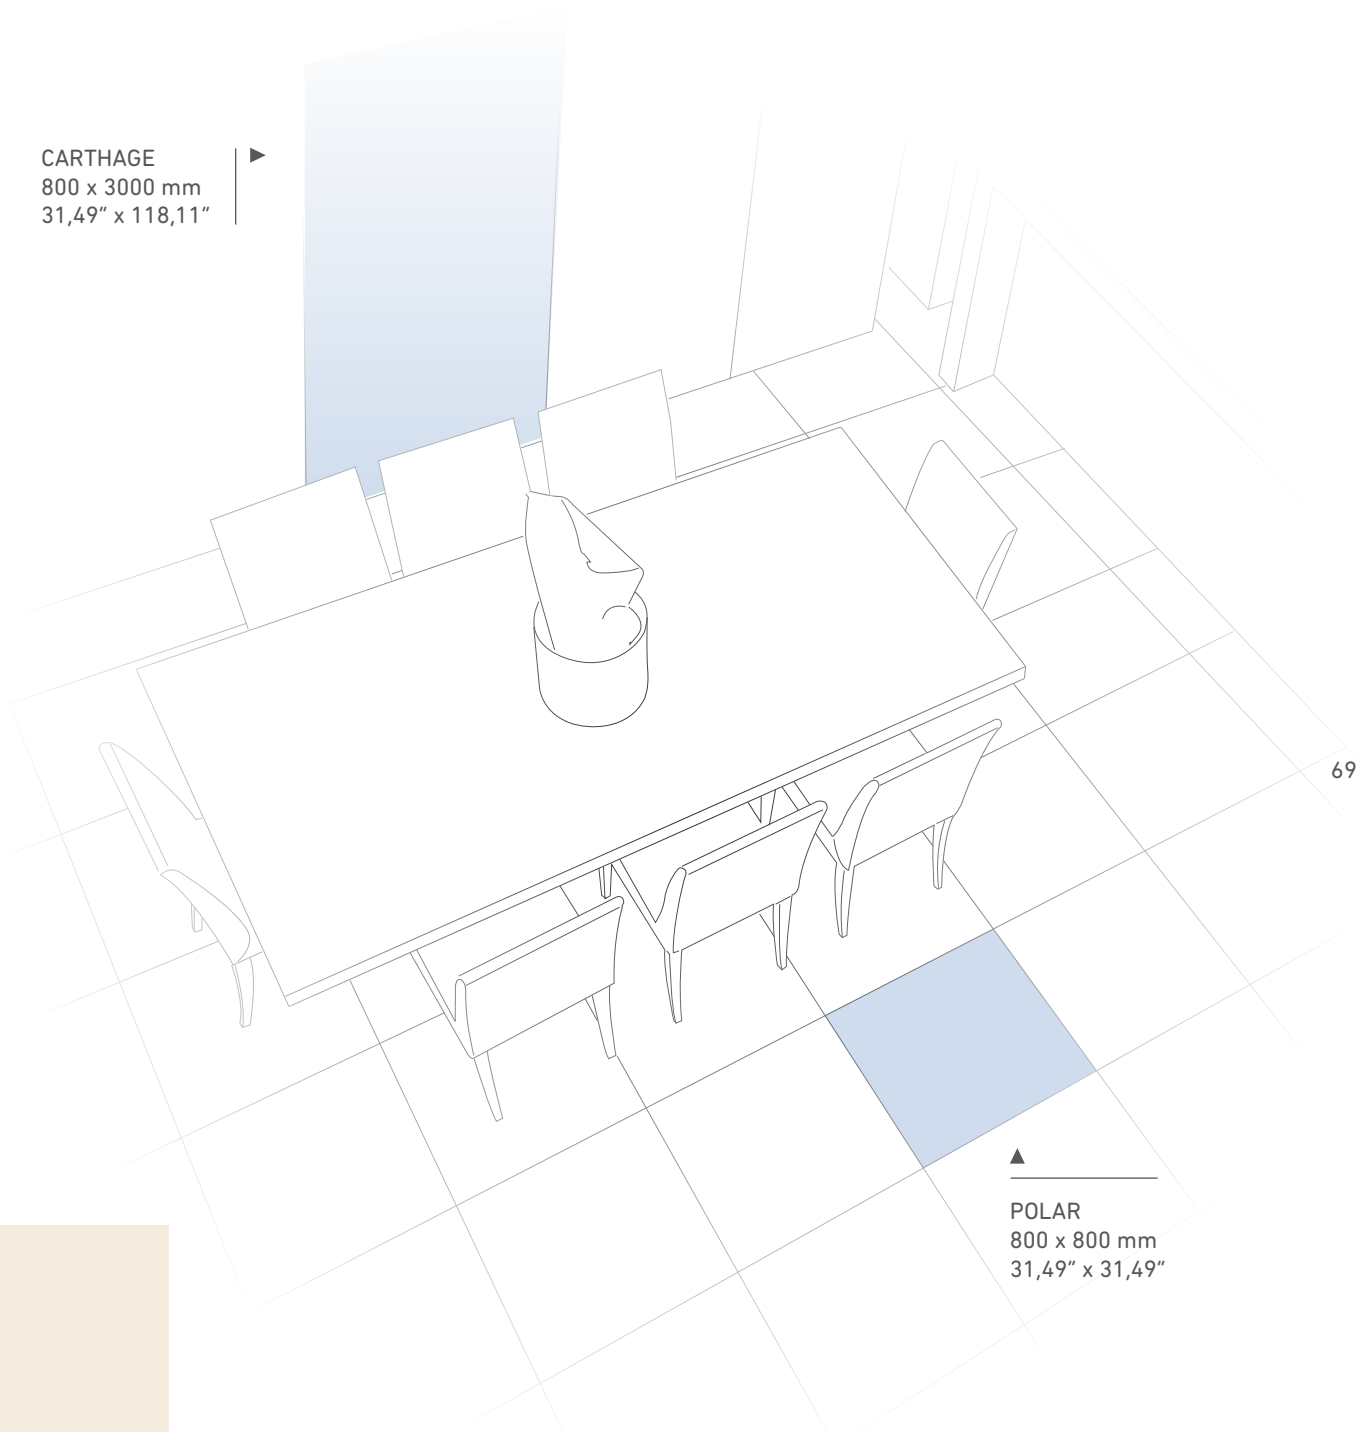

# PETREA DARK

67

▲  
PETREA DARK  
1200 x 3000 mm.  
47,24" x 118,11"

PETREA DARK

CARTHAGE  
800 x 3000 mm  
31,49" x 118,11"

69

POLAR  
800 x 800 mm  
31,49" x 31,49"

POLAR