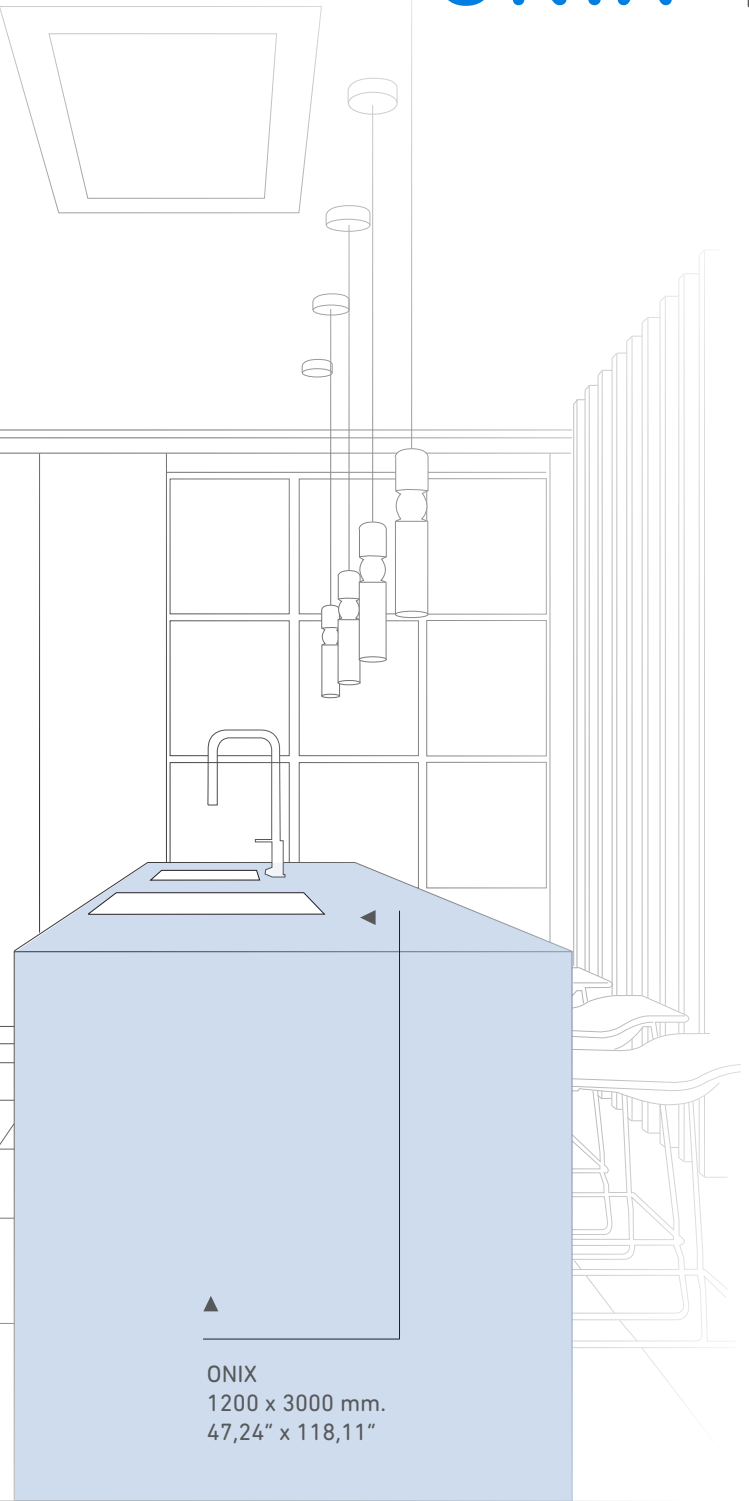

# MERCIA MILD

59

▲ | MERCIA MILD  
1200 x 3000 mm.  
47,24" x 118,11"

MERCIA MILD

MERCIA MILD  
1200 x 1200 mm.  
47,24" x 47,24"

ONIX

MERCIAL MILD

ONIX  
1200 x 3000 mm.  
47,24" x 118,11"