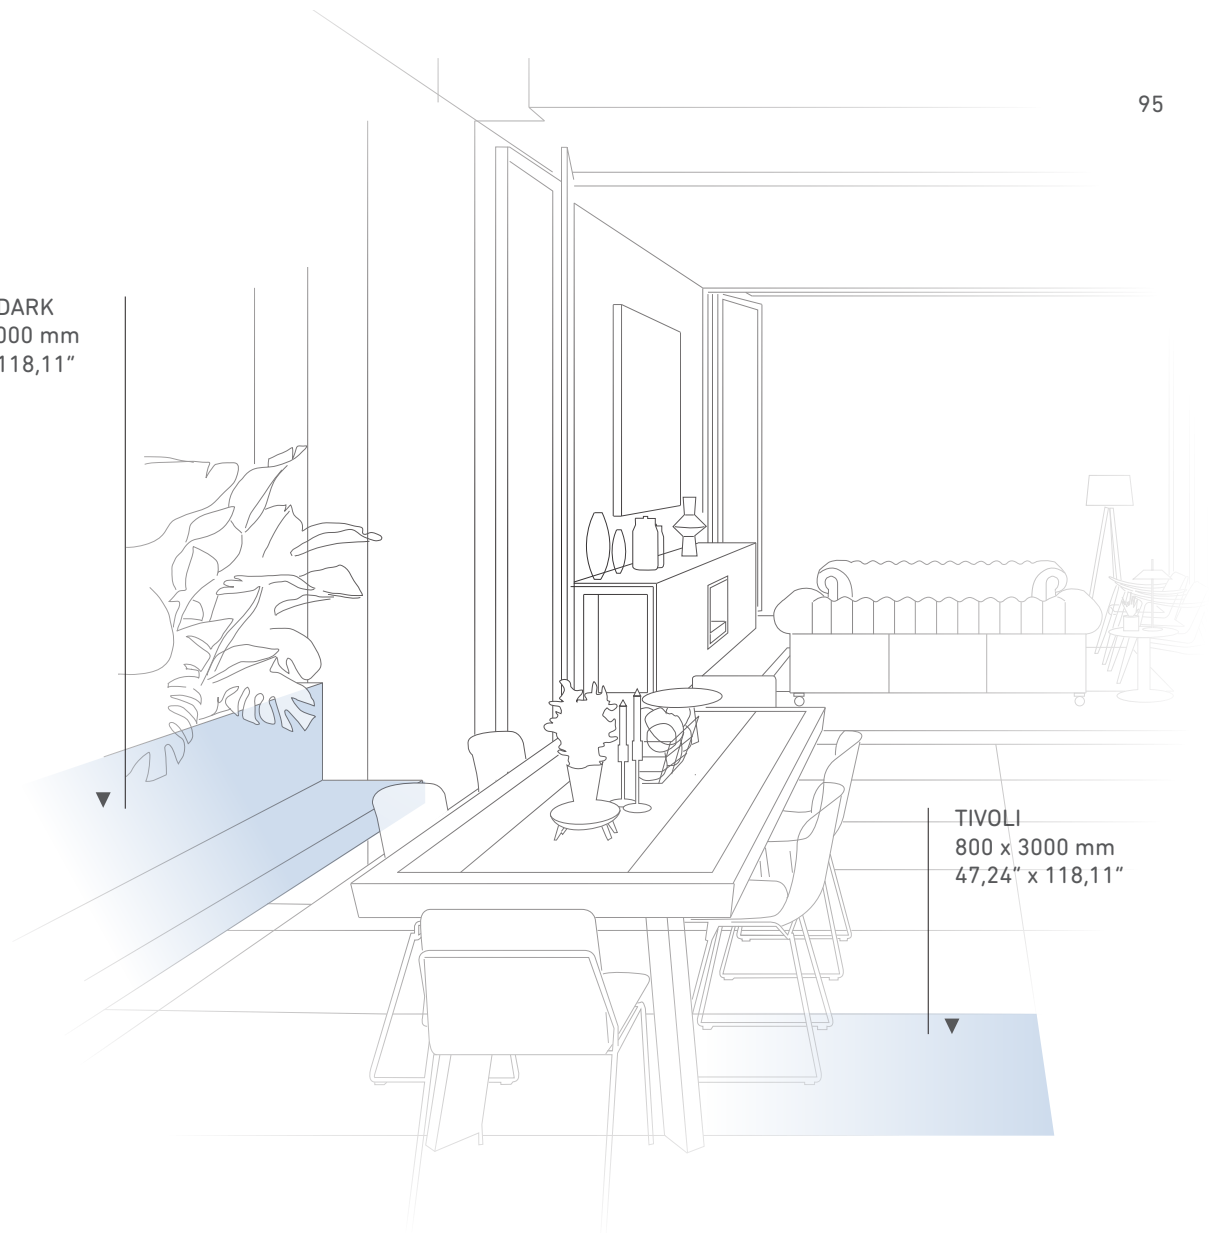

800 x 3000 mm  
31,49" x 118,11"

Hasta / to / jusqu'à 1200 x 3000 mm  
to 47,24" x 118,11"

95

PETREA DARK  
1200 x 3000 mm  
47,24" x 118,11"

TIVOLI BEIGE

PETREA DARK

TIVOLI  
800 x 3000 mm  
47,24" x 118,11"